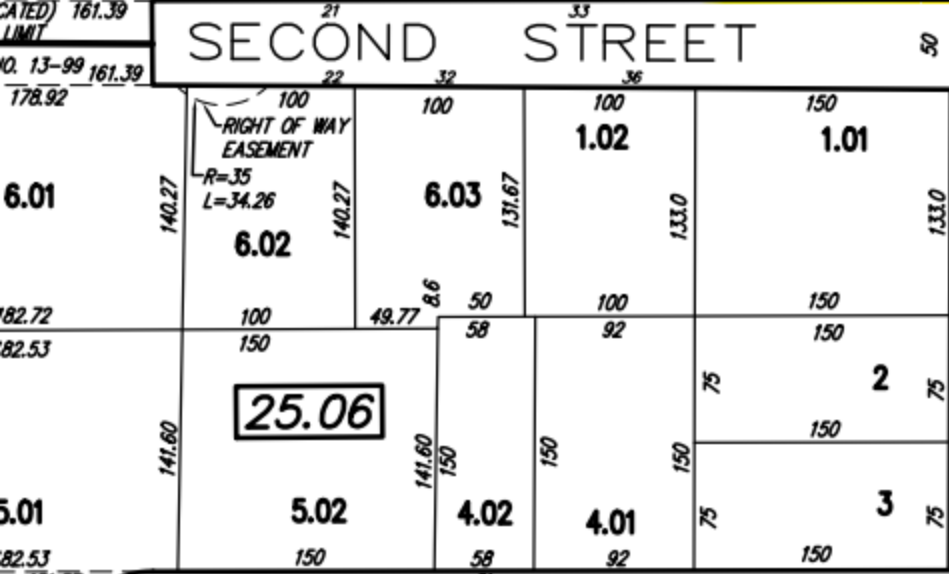

40 ORCHARD STREET

IRVING

CITY